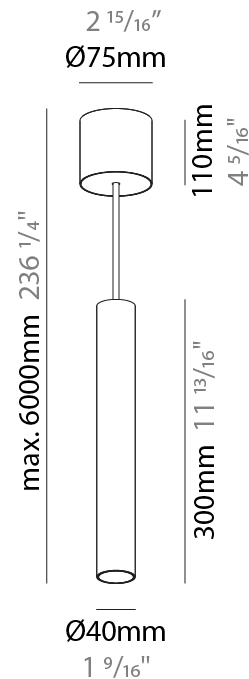

GENERAL

Series: Hangover
Subseries: Hangover Monopoint Surface Canopy
Brand: Prolicht
Division: Architectural
Mounting Type: Suspension
Mounting Location: Ceiling
Subcategory: Pendant

PHYSICAL

Shape: Cylinder
Diameter (mm): 40
Diameter (in): 1 ⁹/₁₆
Height (mm): 300
Height (in): 11 ¹³/₁₆
Max. Overall Height (mm): 2300
Max. Overall Height (in): 90 ⁹/₁₆
Light Distribution: Downlight
Diffuser: Shine Ring 0-6
Fixture Finish: SSR / BKV / CWI / CRY / HAB / UFT / ITA / RUA / FTG / MYG / LOD / PUS / FRO / FUP / KIA / POP / BLS / SPG / MEY / GOH / GUM / CHC / COM / ABZ / JAG / OBR / MOS / ROR
Fixture Material: Aluminum
Cable Details: 2000mm / 6000mmm Cable in White / Black / Orange / Red

ELECTRICAL

Lamp Type: LED (Zhaga Standard)
Input Wattage (W): 10.9
Total Output Wattage (W): 9
Dimming: Non-Dimmable
Driver Included: Yes
Driver Location: Integrated
Driver Type: Constant Current
Driver Class: Class 2
Input Voltage (V): 120
Constant Current (MA): 500
Upon Request: Remote: 0-10Vdc dimming / Phase dimming 120Vac

LED

Number of LEDs: 1
Color Temperature (°K): 2700 / 3000 / 4000
Max. Delivered Lumen (lm): 842
CRI: >90 CRI
Efficiency (%): 86
Lamp Life (hrs): 50000
Upon Request: ***3500K available in minimum quantities (larger quantities upon request)

OPTICAL

Reflector°: 40 / 50

RATINGS AND CERTIFICATIONS

Certified By: Certified for North American Standards
IP rating: IP20