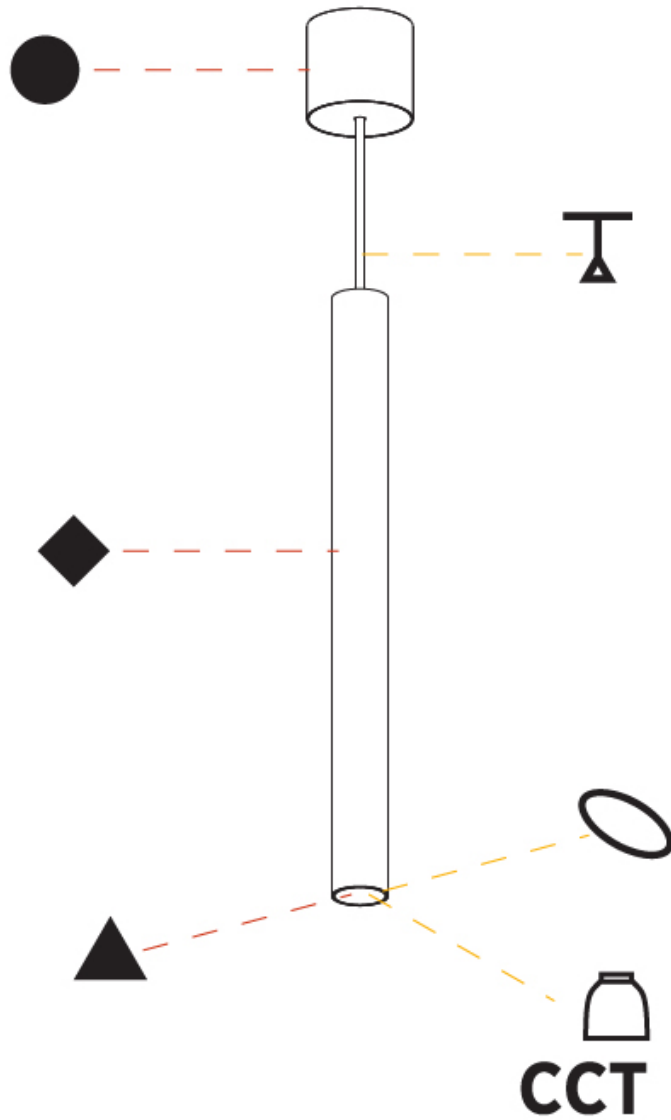

PROJECT	_____
TYPE	_____
SPECIFIER	_____
QUANTITY	_____
DATE	_____

HANGOVER MONOPOINT SURFACE CANOPY SUSPENSION

A300155-